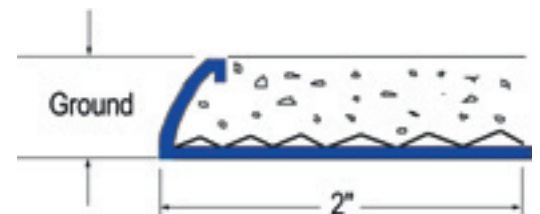

Vinyl Bull Nose Casing Beads

Product No.	Dimensions	Ground	Box Count
AM66BN-580	1$\frac{3}{4}$" Flange	$\frac{5}{8}$" Regular	60
AM66BN-750	1$\frac{3}{4}$" Flange	$\frac{3}{4}$" Regular	50
AM66BN-780	1$\frac{3}{4}$" Flange	$\frac{7}{8}$" Regular	50
AM66BN-1000	1$\frac{3}{4}$" Flange	1" Regular	50
AM66BN-1250	1$\frac{3}{4}$" Flange	1$\frac{1}{4}$" Regular	50