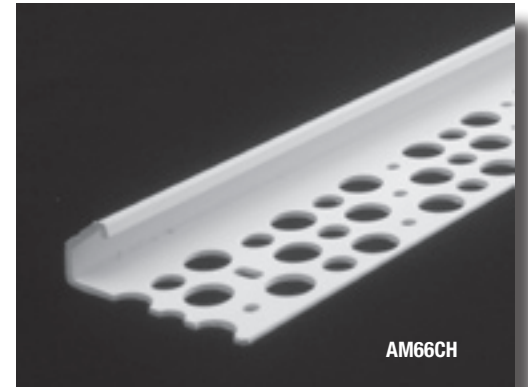

Vinyl Chamfered and Bull Nose Casing Beads are used like traditional stucco casing beads to terminate stucco at all openings, such as windows, doors and at the top of walls. The Chamfered and Bull Nose Casing Beads match the profile of the Chamfered and Bull Nose Reveals. These products were designed to satisfy the demand for innovative and creative stucco accessories. When used with stucco reveals of the same design and our Chamfered and Bull Nose Corner Beads, the entire look of the stucco assembly is enhanced. (Patent #D471991S)

Vinyl Chamfered Casing Beads

Product No.	Dimensions	Ground	Box Count
AM66CH-580	1 $\frac{3}{4}$ " Flange	$\frac{5}{8}$ " Regular	60
AM66CH-750	1 $\frac{3}{4}$ " Flange	$\frac{3}{4}$ " Regular	50
AM66CH-780	1 $\frac{3}{4}$ " Flange	$\frac{7}{8}$ " Regular	50
AM66CH-1000	1 $\frac{3}{4}$ " Flange	1" Regular	50
AM66CH-1250	1 $\frac{3}{4}$ " Flange	1 $\frac{1}{4}$ " Regular	50

Vinyl Bull Nose Casing Beads

Product No.	Dimensions	Ground	Box Count
AM66BN-580	1 $\frac{3}{4}$ " Flange	$\frac{5}{8}$ " Regular	60
AM66BN-750	1 $\frac{3}{4}$ " Flange	$\frac{3}{4}$ " Regular	50
AM66BN-780	1 $\frac{3}{4}$ " Flange	$\frac{7}{8}$ " Regular	50
AM66BN-1000	1 $\frac{3}{4}$ " Flange	1" Regular	50
AM66BN-1250	1 $\frac{3}{4}$ " Flange	1 $\frac{1}{4}$ " Regular	50