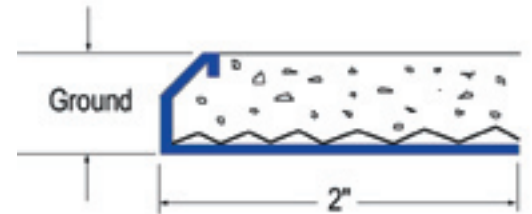

Vinyl Chamfered and Bull Nose Casing Beads are used like traditional stucco casing beads to terminate stucco at all openings, such as windows, doors and at the top of walls. The Chamfered and Bull Nose Casing Beads match the profile of the Chamfered and Bull Nose Reveals. These products were designed to satisfy the demand for innovative and creative stucco accessories. When used with stucco reveals of the same design and our Chamfered and Bull Nose Corner Beads, the entire look of the stucco assembly is enhanced. (Patent #D471991S)

Vinyl Chamfered Casing Beads

Product No.	Dimensions	Ground	Box Count
AM66CH-580	1$\frac{3}{4}$" Flange	$\frac{5}{8}$" Regular	60
AM66CH-750	1$\frac{3}{4}$" Flange	$\frac{3}{4}$" Regular	50
AM66CH-780	1$\frac{3}{4}$" Flange	$\frac{7}{8}$" Regular	50
AM66CH-1000	1$\frac{3}{4}$" Flange	1" Regular	50
AM66CH-1250	1$\frac{3}{4}$" Flange	1$\frac{1}{4}$" Regular	50